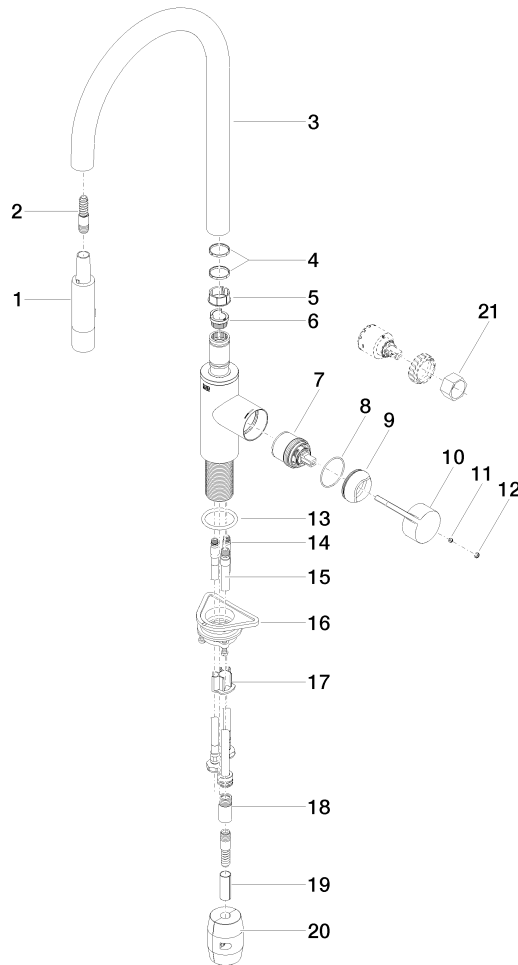

33 870 875

- 240mm projection
- pivotable spout 360°
- Optional swivel limiter available with swivel limiter set 12 823 970 90
- laminar and spray flow
- height of mixer 500 mm
- height up to laminar flow regulator 240 mm
- hole diameter 35 mm
- 1800 mm metal shower hose
- sprayface with anti-scaling system
- max. flow 10.4 l/min at 3 bar flow pressure
- lead-free
- This product can help a building meet the requirements of Green Building Rating Systems, e.g. LEED®, BREEAM®, DGNB

**Recommended miscellaneous**

	<b>Dispenser without rosette - Chrome</b>	82 424 970-00
---	---	---------------

33 870 875

mm [inches]

### Flow rate chart

### Certificates

Belgaqua\_21-027- 27\_3. LGA\_28657. GDV\_0400314.

33 870 875

Spare parts list

No.	Item Number	Name	Quantity used	Delivery time
1	90 12 11 148 00-00	shower	1	10
2	04 30 02 120 00-00	hose	1	10
3	90 28 22 304 00-00	spout	1	10
4	09 28 10 160 90	ring	2	2
5	09 18 40 186 90	sleeve	1	2
6	09 30 11 203 90	ring	1	2
7	90 15 05 064 05 90	cartridge	1	2
8	09 14 10 190 90	seal	1	2
9	09 28 30 030-00	cover	1	10
10	09 20 87 020-00	handle	1	10
11	90 31 11 063 00 90	pin	1	2
12	90 31 20 087 00-00	plug	1	10
13	09 14 10 036 90	seal	1	2
14	04 30 04 101 00 90	hose	2	2
15	04 28 20 067 00 90	pipe	1	2
16	04 30 11 040 00 90	fixing set	1	2
17	09 20 93 056 90	insert	1	2
18	90 24 03 253 00 90	adaptor	1	2
19	09 30 03 038 90	hose	1	2
20	04 21 50 010 00 90	accessories	1	2
21	90 30 09 031 00 90	key	1	2