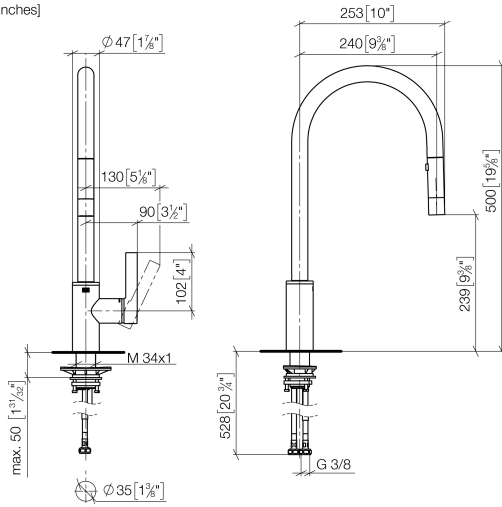

33 870 875

- 240mm projection
- pivotable spout 360°
- Optional swivel limiter available with swivel limiter set 12 823 970 90
- laminar and spray flow
- height of mixer 500 mm
- height up to laminar flow regulator 240 mm
- hole diameter 35 mm
- 1800 mm metal shower hose
- sprayface with anti-scaling system
- max. flow 10.4 l/min at 3 bar flow pressure
- lead-free
- This product can help a building meet the requirements of Green Building Rating Systems, e.g. LEED®, BREEAM®, DGNB

**Recommended miscellaneous**

	<b>Dispenser without rosette - Chrome</b>	82 424 970-00
---	---	---------------

33 870 875

mm [inches]

### Flow rate chart

### Certificates

Belgaqua\_21-027- 27\_3. LGA\_28657. GDV\_0400314.

33 870 875

Spare parts list

No.	Item Number	Name	Quantity used	Delivery time
1	90 12 11 148 00-00	shower	1	10
2	04 30 02 120 00-00	hose	1	10
3	90 28 22 304 00-00	spout	1	10
4	09 28 10 160 90	ring	2	2
5	09 18 40 186 90	sleeve	1	2
6	09 30 11 203 90	ring	1	2
7	90 15 05 064 05 90	cartridge	1	2
8	09 14 10 190 90	seal	1	2
9	09 28 30 030-00	cover	1	10
10	09 20 87 020-00	handle	1	10
11	90 31 11 063 00 90	pin	1	2
12	90 31 20 087 00-00	plug	1	10
13	09 14 10 036 90	seal	1	2
14	04 30 04 101 00 90	hose	2	2
15	04 28 20 067 00 90	pipe	1	2
16	04 30 11 040 00 90	fixing set	1	2
17	09 20 93 056 90	insert	1	2
18	90 24 03 253 00 90	adaptor	1	2
19	09 30 03 038 90	hose	1	2
20	04 21 50 010 00 90	accessories	1	2
21	90 30 09 031 00 90	key	1	2